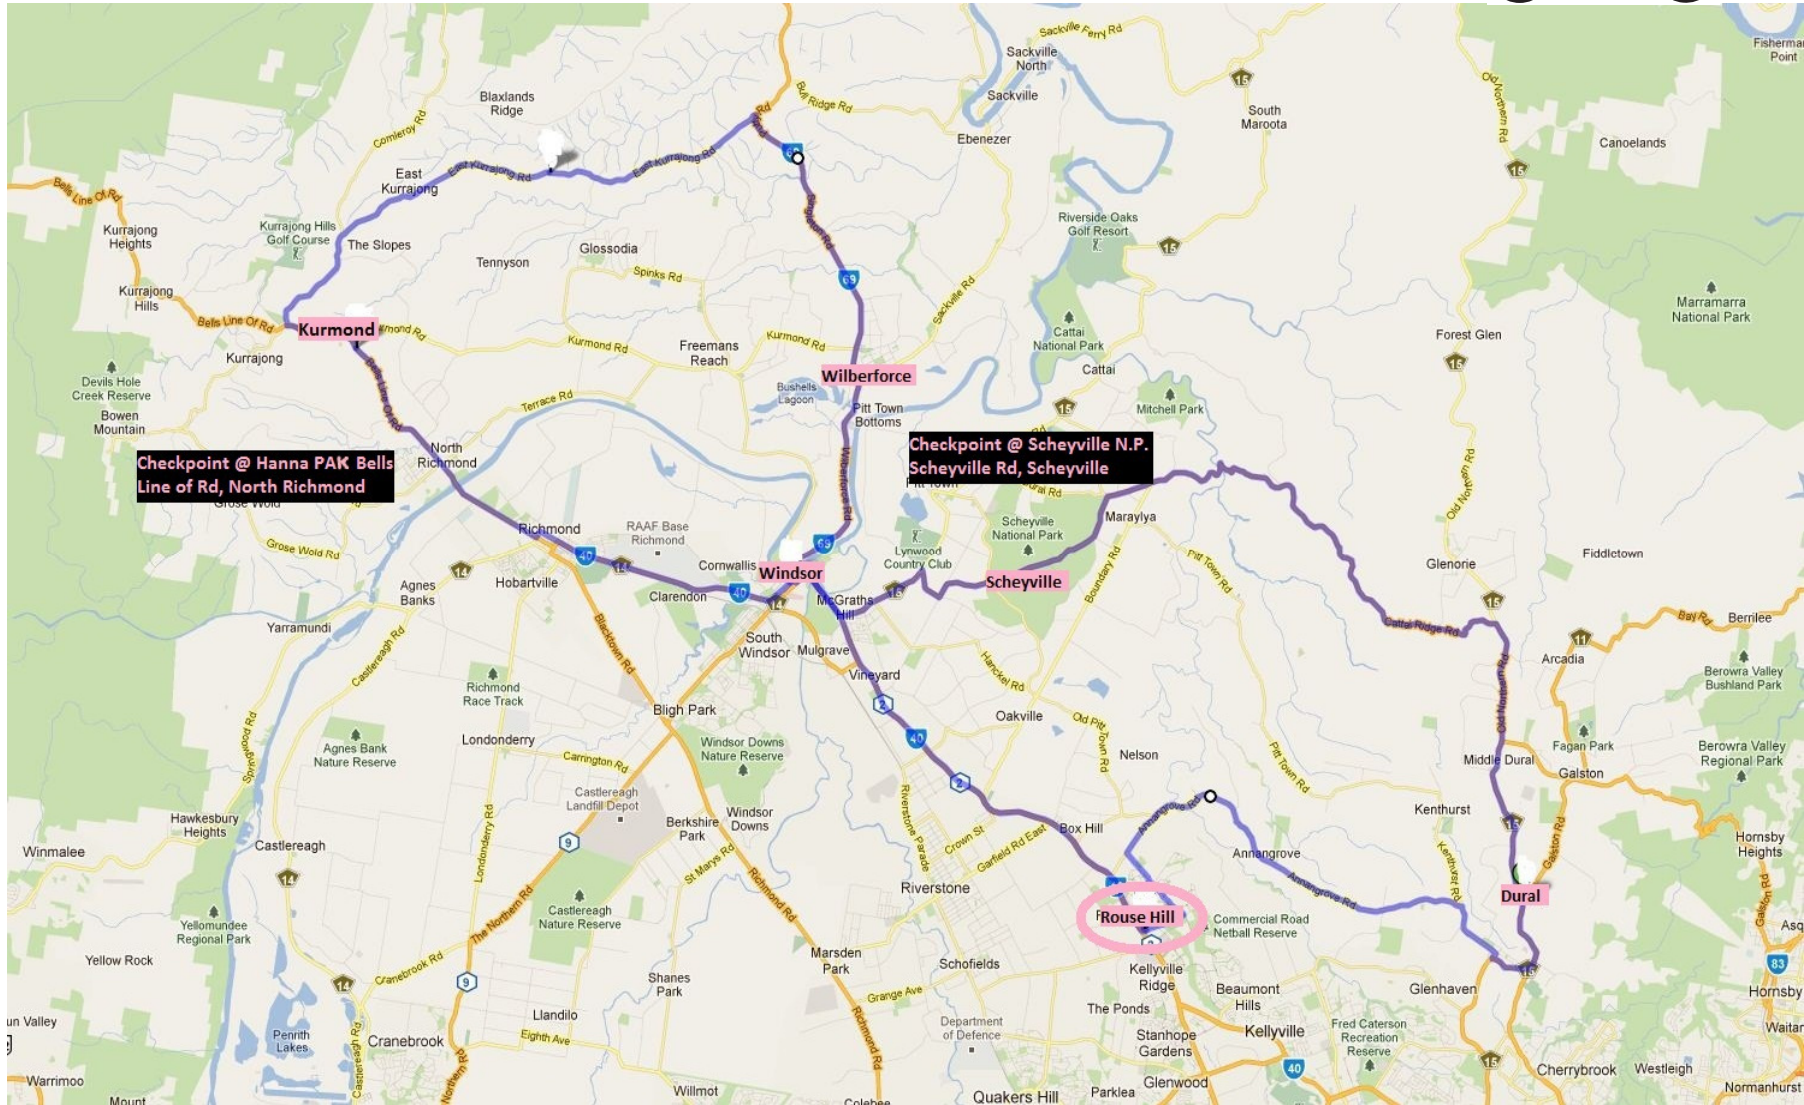

2011 Pink Ribbon Ride – Main Map

LOOK FOR THE ARROWS

**CHECKPOINTS AT HANNA PAK, BELLS LINE OF ROAD NORTH RICHMOND
& SCHEYVILLE NATIONAL PARK, SCHEYVILLE RD**

LOOK FOR THE ARROWS

2011 Pink Ribbon Ride - Ride Route